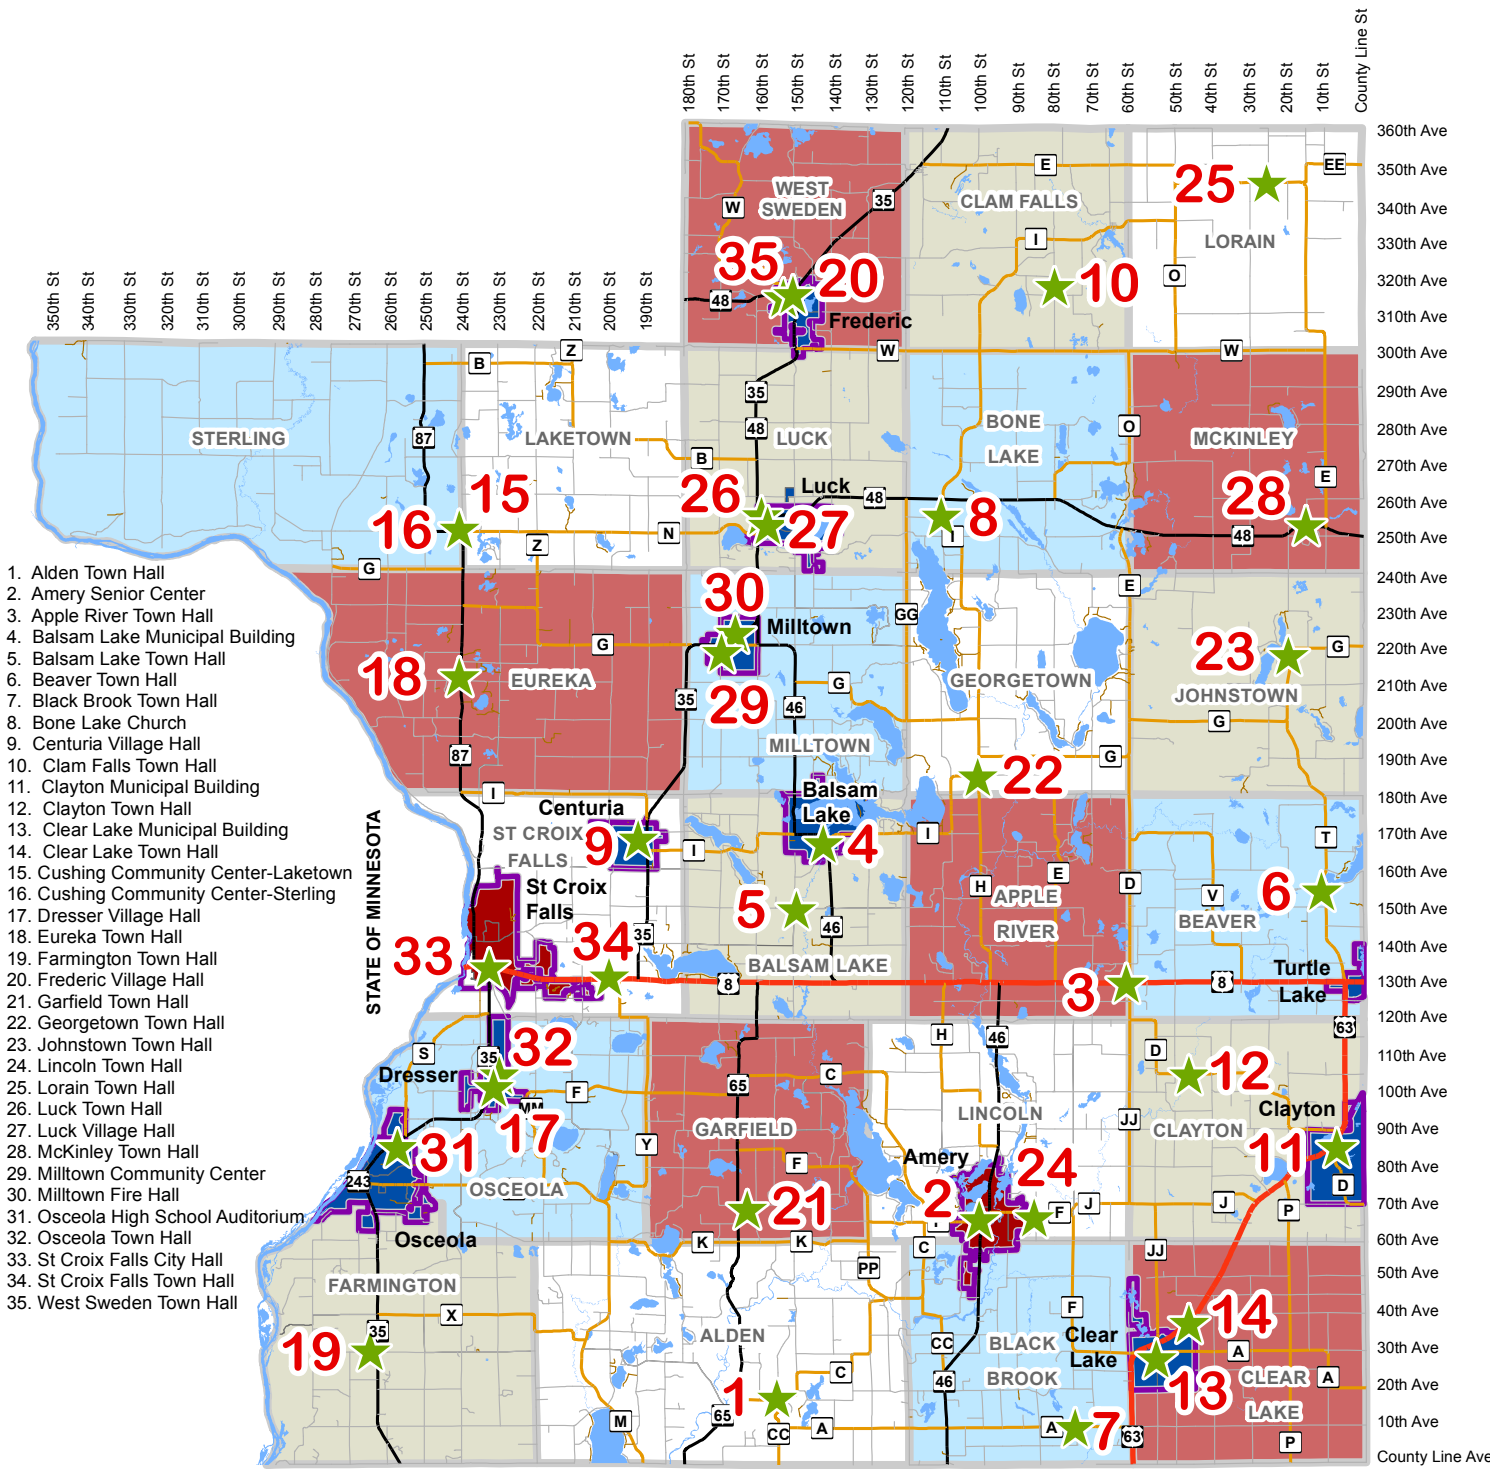

1. Alden Town Hall
2. Amery Senior Center
3. Apple River Town Hall
4. Balsam Lake Municipal Building
5. Balsam Lake Town Hall
6. Beaver Town Hall
7. Black Brook Town Hall
8. Bone Lake Church
9. Centuria Village Hall
10. Clam Falls Town Hall
11. Clayton Municipal Building
12. Clayton Town Hall
13. Clear Lake Municipal Building
14. Clear Lake Town Hall
15. Cushing Community Center-Laketown
16. Cushing Community Center-Sterling
17. Dresser Village Hall
18. Eureka Town Hall
19. Farmington Town Hall
20. Frederic Village Hall
21. Garfield Town Hall
22. Georgetown Town Hall
23. Johnstown Town Hall
24. Lincoln Town Hall
25. Lorain Town Hall
26. Luck Town Hall
27. Luck Village Hall
28. McKinley Town Hall
29. Milltown Community Center
30. Milltown Fire Hall
31. Osceola High School Auditorium
32. Osceola Town Hall
33. St. Croix Falls City Hall
34. St. Croix Falls Town Hall
35. West Sweden Town Hall

Please visit the Polk County Interactive GIS Map site at polkcowi.wxgtreme.com for a more detailed map of the Voting Districts and Polling Locations.