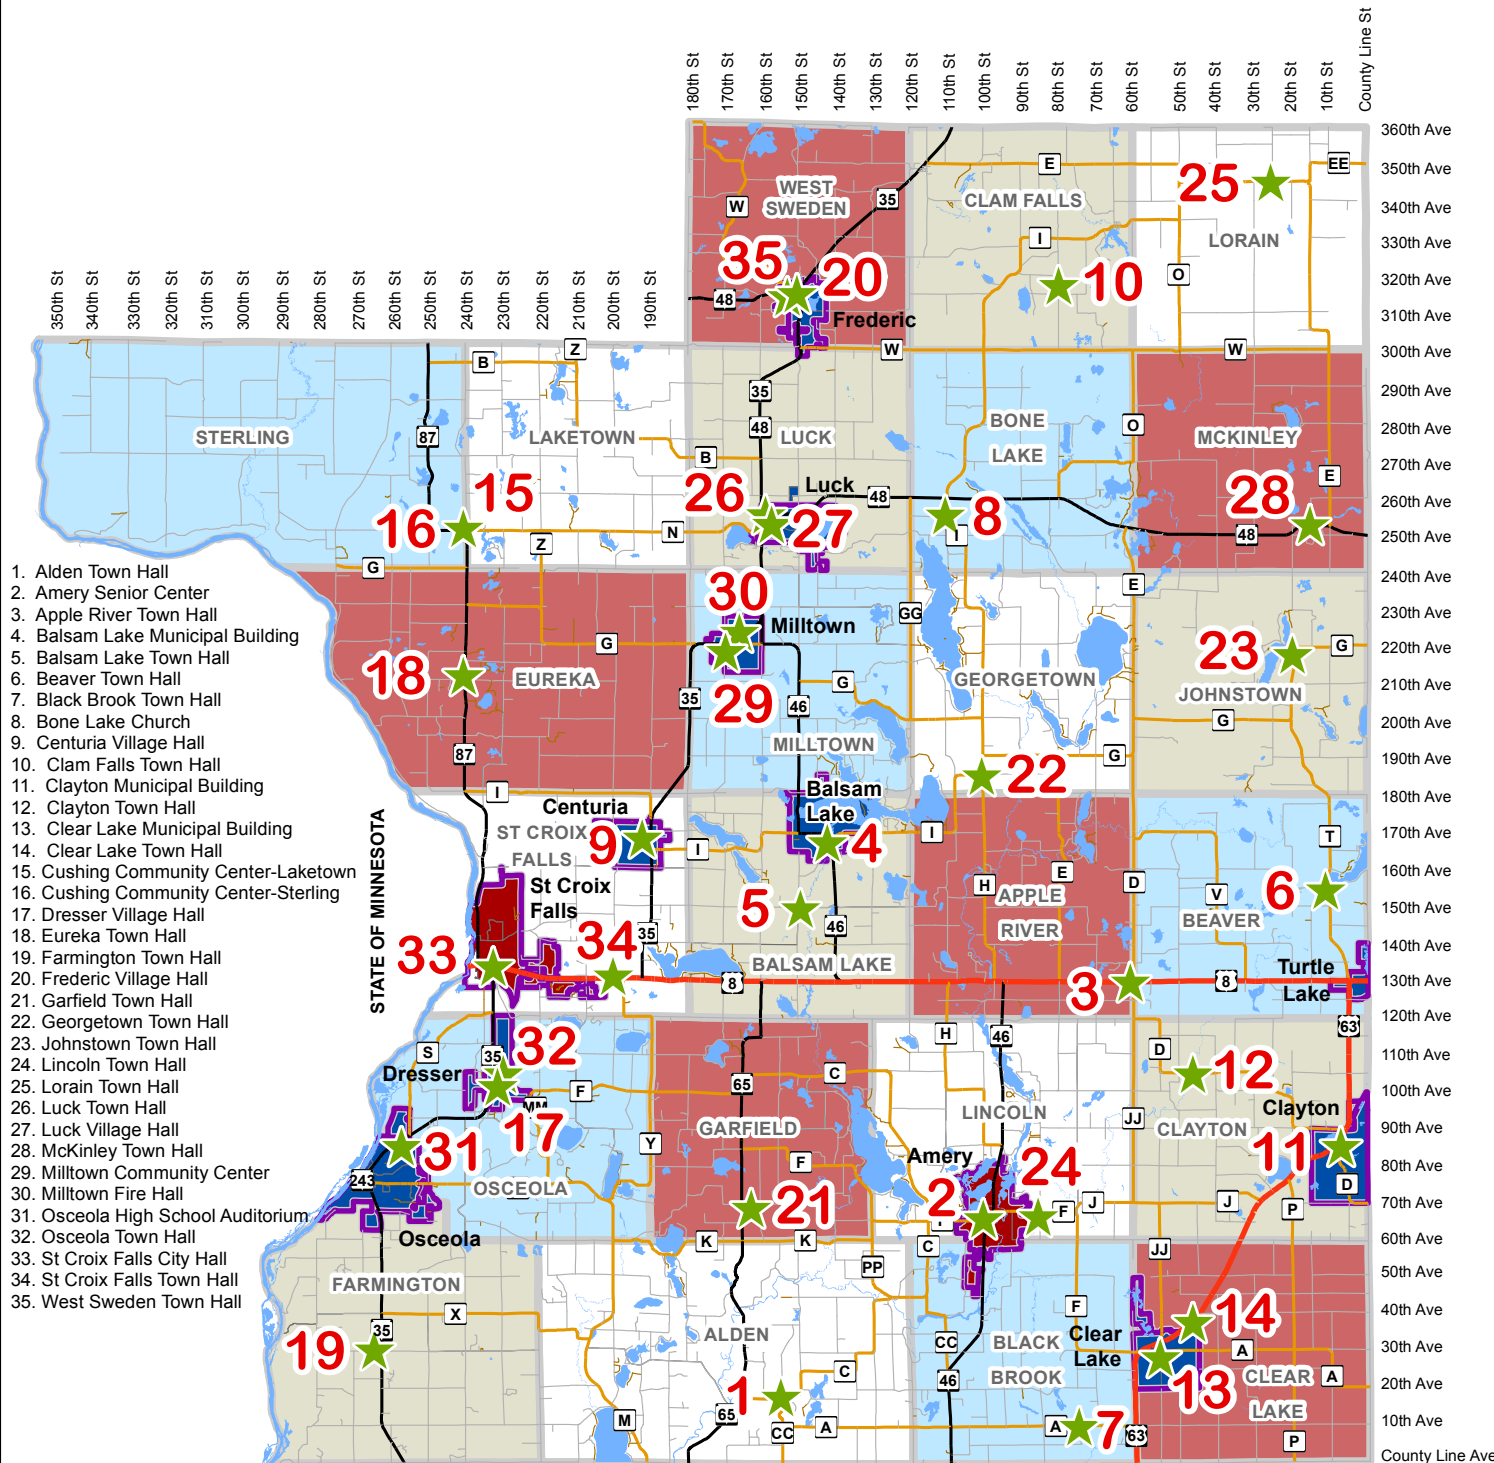

1. Alden Town Hall
2. Amery Senior Center
3. Apple River Town Hall
4. Balsam Lake Municipal Building
5. Balsam Lake Town Hall
6. Beaver Town Hall
7. Black Brook Town Hall
8. Bone Lake Church
9. Centuria Village Hall
10. Clam Falls Town Hall
11. Clayton Municipal Building
12. Clayton Town Hall
13. Clear Lake Municipal Building
14. Clear Lake Town Hall
15. Cushing Community Center-Laketown
16. Cushing Community Center-Sterling
17. Dresser Village Hall
18. Eureka Town Hall
19. Farmington Town Hall
20. Frederic Village Hall
21. Garfield Town Hall
22. Georgetown Town Hall
23. Johnstown Town Hall
24. Lincoln Town Hall
25. Lorain Town Hall
26. Luck Town Hall
27. Luck Village Hall
28. McKinley Town Hall
29. Milltown Community Center
30. Milltown Fire Hall
31. Osceola High School Auditorium
32. Osceola Town Hall
33. St Croix Falls City Hall
34. St Croix Falls Town Hall
35. West Sweden Town Hall

Please visit the Polk County Interactive GIS Map site at polkcowi.wxgtreme.com for a more detailed map of the Voting Districts and Polling Locations.